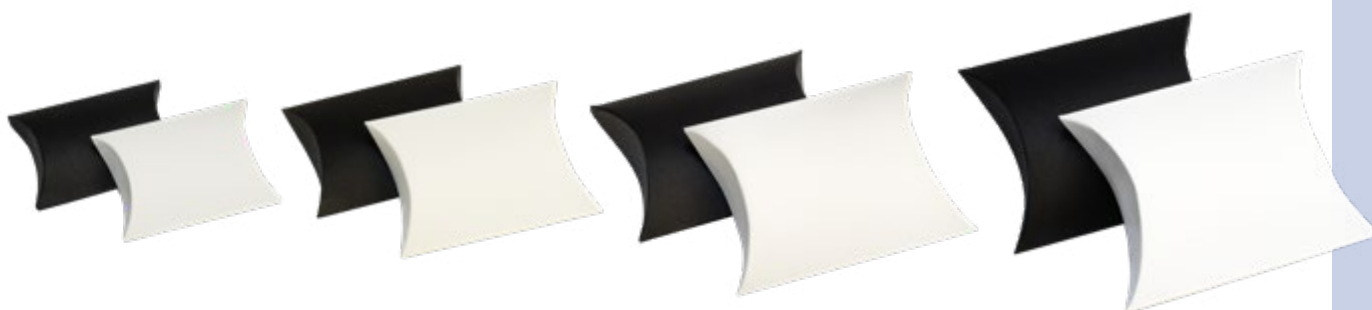

CARDBOARD PILLOW BOXES

Code	Description	Colour	Flat Size - mm	Pack Qty	\$ per pack
FB01-BK	Very small pillow box	matt black	95 x 70 x 55	50	\$20.00 (\$0.40 ea)
FB01-WH	Very small pillow box	matt white	95 x 70 x 55	50	\$20.00 (\$0.40 ea)
FB02-BK	Small pillow box	matt black	115 x 95 x 75	50	\$25.00 (\$0.50 ea)
FB02-WH	Small pillow box	matt white	115 x 95 x 75	50	\$25.00 (\$0.50 ea)
FB04-BK	Medium pillow box	matt black	152 x 125 x 100	50	\$30.00 (\$0.60 ea)
FB04-WH	Medium pillow box	matt white	152 x 125 x 100	50	\$30.00 (\$0.60 ea)
FB05-BK	Large pillow box	matt black	180 x 140 x 125	50	\$35.00 (\$0.70 ea)
FB05-WH	Large pillow box	matt white	180 x 140 x 125	50	\$35.00 (\$0.70 ea)
Elast-01	Metallic elastic - for FB01	gold or silver	85mm loop	50	\$5.00 (\$0.10 ea)
Elast-02	Metallic elastic - for FB02	gold or silver	105mm loop	50	\$6.00 (\$0.12 ea)
Elast-04	Metallic elastic - for FB04	gold or silver	145mm loop	50	\$7.50 (\$0.15 ea)
Elast-05	Metallic elastic - for FB05	gold or silver	185mm loop	50	\$10.00 (\$0.20 ea)