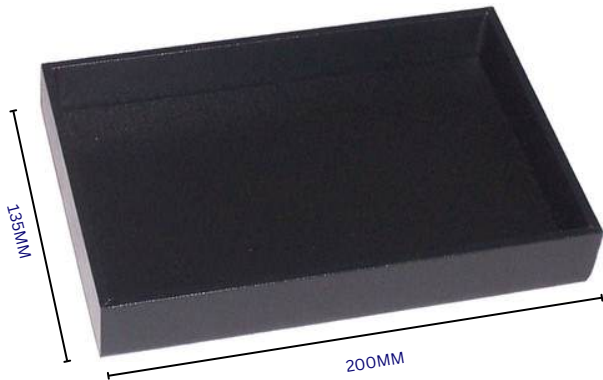

Grant Austin Display Packaging

Cases, Trays &

Inserts

Gem and Jewellery

All about the presentation

200 SERIES CASES, TRAYS

Premium faux leather (leatherette)

SKU	Description	(W x L x H) mm	Order QTY
200GTOE	Gemstone Small Leatherette Tray	200 x 135 x 35	1
200GWOE	Gemstone Display Case Glass Top	200 x 135 x 40	1
200GOE	Gemstone Display Case Solid Top	200 x 135 x 40	1

200GWOE

200GOE

Colours available- Black or White
200GTOE

200 SERIES INSERTS

Premium Flocked Foam Inserts

204-F

222-F

227-F

201

200RR

224R

200RRL

SKU	Description	(W x L x H) mm	Order QTY
204F	200 series Insert filled with 20 x # ASS 4S/ ASS 4C	190 x 125 x 19	1
222-F	200 series Insert filled with 8 x # ASS 22S/ ASS 22AS	190 x 125 x 19	1
227-F	200 series Insert filled with 15 x # ASS 27	190 x 15 x 19	1
201	Plain Flocked - Velvet feel foam	190 x 125 x 8	1
224R	200 series Ring Inset 24 x "H" Ring Slots	190 x 125 x 8	1
200RR	200 series Ring Roll - Flocked Velvet feel	190 x 125 x 8	1
200RRL	200 series Ring Roll - Leatherette top	190 x 125 x 8	1