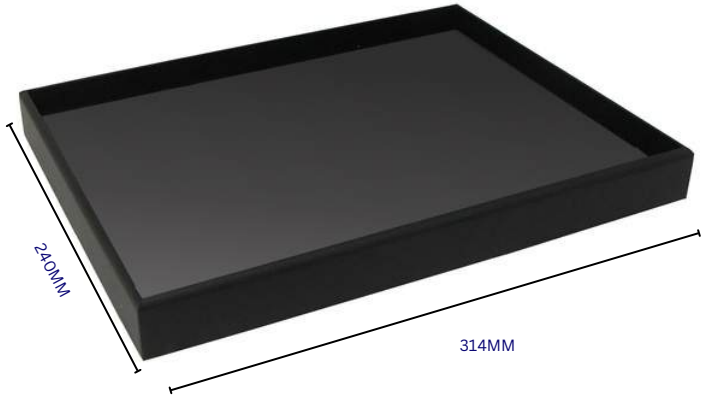

201

200RR

224R

200RRL

SKU	Description	(W x L x H) mm	Order QTY
204F	200 series Insert filled with 20 x # ASS 4S/ ASS 4C	190 x 125 x 19	1
222-F	200 series Insert filled with 8 x # ASS 22S/ ASS 22AS	190 x 125 x 19	1
227-F	200 series Insert filled with 15 x # ASS 27	190 x 15 x 19	1
201	Plain Flocked - Velvet feel foam	190 x 125 x 8	1
224R	200 series Ring Inset 24 x "H" Ring Slots	190 x 125 x 8	1
200RR	200 series Ring Roll - Flocked Velvet feel	190 x 125 x 8	1
200RRL	200 series Ring Roll - Leatherette top	190 x 125 x 8	1

Colours available

Inserts - Foam Frame - Flocked

white

Black

Inserts - Gem boxes foam - Flocked

white

Black

Grant Austin
Display Packaging

Jewellery not Included

300 SERIES CASES, TRAYS

SKU	Description	(W x L x H) mm	Order QTY
300GTOE	300 Series Leatherette Tray	314 x 240 x 35	1
300CH-V	Bracelet/ Chain Display 19 hook Black Velvet - Vertical	228 x 305 x 6	1
300CH-H	Bracelet/ Chain Display 26 hook Black Velvet - Horizontal	305 x 228 x 6	1
300C	Counter Pad/ serving Pad	305 x 228 x 6	1
380R	300 series Ring Inset 80 x "H" Ring Slots	305 x 228 x 6	1
300RR	300 series 13 trench Ring Roll - Flocked Velvet feel	305 x 228 x 6	1
300RRL	300 series 13 trench Ring Roll - Leatherette Topped	305 x 228 x 6	1

300 SERIES INSERTS

Colours available

700 SERIES CASES, TRAYS

Premium faux leather (leatherette)

700GTOE

700GWOE

700GOE

SKU	Description	(W x L x H) mm	Order QTY
700GTOE	Gemstone Medium Leatherette Tray	205 x 200 x 34	1
700GWOE	Gemstone Display Case Glass Top	205 x 200 x 42	1
700GOE	Gemstone Display Case Solid Top	205 x 200 x 42	1