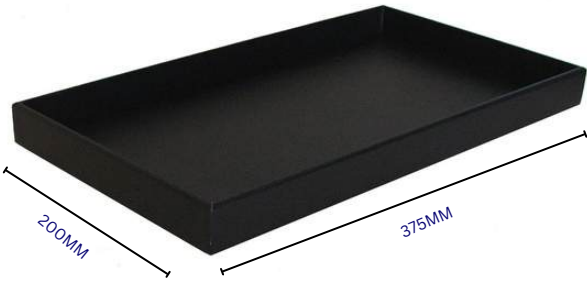

700RR

SKU	Description	(W x L x H) mm	Order QTY
704F	700 series Insert filled with 25 x # ASS 4S/ ASS 4C	198 x 190 x 17	1
722-F	700 series Insert filled with 12 x # ASS 22S/ ASS 22AS	198 x 190 x 17	1
727-F	700 series Insert filled with 30 x # ASS 27	198 x 190 x 17	1
700GTOE	Gemstone Medium Leatherette Tray	205 x 200 x 34	1
700GWOE	Gemstone Display Case Glass Top	205 x 200 x 42	1
700GOE	Gemstone Display Case Solid Top	205 x 200 x 43	1
701	Flat Tray Insert - Flocked Velvet feel	198 x 190 x 8	1
745R	45 x Ring H- Slots flocked velvet foam	198 x 190 x 8	1
745RL	45 x Ring H- Slots Leatherette topped foam	198 x 190 x 8	1
700RRL	11 trench Ring Roll - Leatherette Topped	198 x 190 x 15	1
700RR	11 trench Ring Roll - Leatherette Topped	198 x 190 x 15	1

Colours available

Inserts - Foam Frame - Flocked

white

Black

Inserts - Gem boxes foam - Flocked

white

Black

Jewellery not Included

800 SERIES CASES, TRAYS

Premium faux leather (leatherette)

SKU	Description	(W x L x H) mm	Order QTY
800GTOE	Gemstone Large Leatherette Tray	375 x 205 x 40	1
800GTOL	Clear Plastic Lid to Suit 800 series Leatherette Tray	380 x 210 x 25	1
800GWOE	Gemstone Display Case Glass Top	375 x 205 x 42	1
800GOE	Gemstone Display Case Solid Top	375 x 205 x 42	1
800PT	Gemstone Tray - Plastic	375 x 205 x 40	1
800L	Clear Plastic Lid to suit 800 Series Plastic Tray	395 x 230 x 3	1

Colours available- Black or White
800GTOE

800GWOE

800GOE

Colours available- Black or White

800PT

800GTOL

Clear Plastic Lid to Suit 800 series Leatherette Tray

800L