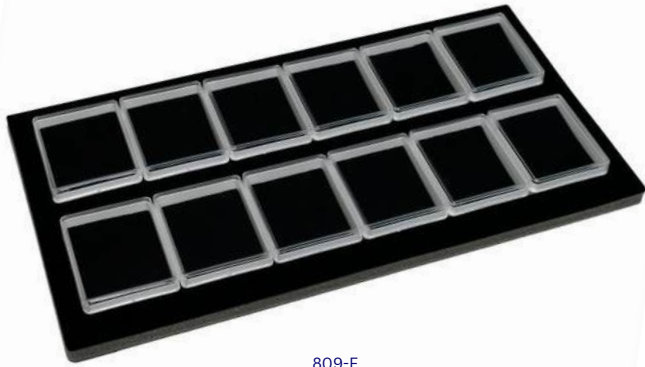

SKU	Description	(W x L x H) mm	Order QTY
818	18 Recess flocked formed frame filled with Inserts	363 x 198 x 10	1
824	18 Recess flocked formed frame filled with Inserts	363 x 198 x 10	1
800CH-V	16 - Hook Chain board - Vertical	363 x 198 x 10	1
855	55 x Ring Slots - Staggered Flocked Velvet foam	363 x 198 x 10	1
855L	55 x Ring Slots - Staggered Leatherette topped foam	363 x 198 x 10	1
886	86 x Ring Slots - Staggered Flocked Velvet foam	363 x 198 x 10	1
886L	86 x Ring Slots - Staggered Leatherette topped foam	363 x 198 x 10	1
8110R	110 x Ring Slots - Staggered Flocked Velvet foam	363 x 198 x 10	1
8110RL	110 x Ring Slots - Staggered Leatherette topped foam	363 x 198 x 10	1
801	Foam Pad with flocked velvet feel top	363 x 198 x 10	1
800C	Counter Pad / Serving Pad - card backed	363 x 198 x 8	1
800DWF	Watch/ Bangle Insert with removable half tubes	363 x 198 x 10	1
809-F	12 x rectangular boxes with flocked velvet topped foam	363 x 198 x 10	1
868P-F	10 x Recess flocked formed frame with 68PI pad inserts	363 x 198 x 10	1

855 - FLOCKED VELVET FEEL TOP
855L - LEATHERETTE TOP

886 - FLOCKED VELVET FEEL TOP
886L - LEATHERETTE TOP

868P-F

8110R - FLOCKED VELVET FEEL TOP
8110RL - LEATHERETTE TOP

800C

809-F

800DWF

801

Colours available

Jewellery not Included

800 SERIES INSERTS

Premium Flocked Foam Inserts

809-F

SKU	Description	(W x L x H) mm	Order QTY
809-F	800 series insert filled with 12 x ASS 9	363 x 198 x 19	1
822-F	800 series Insert filled with 28 x # ASS 22S/ ASS 22AS	363 x 198 x 19	1
832-F	800 series Insert filled with 32 x # ASS 22S/ ASS 22AS	363 x 198 x 19	1
854-F	800 series Insert filled with 54 x # ASS 4S/ ASS 4C	363 x 198 x 19	1
827-F	800 series Insert filled with 50 x # ASS 27	363 x 198 x 19	1