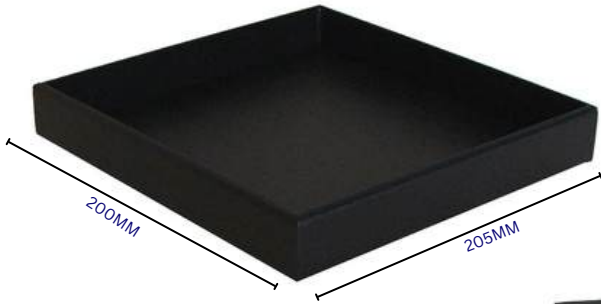

Colours available

Inserts - Foam Frame - Flocked

white

Black

Inserts - Gem boxes foam - Flocked

white

Black

Grant Austin
Display Packaging

Jewellery not Included

300 SERIES CASES, TRAYS

SKU	Description	(W x L x H) mm	Order QTY
300GTOE	300 Series Leatherette Tray	314 x 240 x 35	1
300CH-V	Bracelet/ Chain Display 19 hook Black Velvet - Vertical	228 x 305 x 6	1
300CH-H	Bracelet/ Chain Display 26 hook Black Velvet - Horizontal	305 x 228 x 6	1
300C	Counter Pad/ serving Pad	305 x 228 x 6	1
380R	300 series Ring Inset 80 x "H" Ring Slots	305 x 228 x 6	1
300RR	300 series 13 trench Ring Roll - Flocked Velvet feel	305 x 228 x 6	1
300RRL	300 series 13 trench Ring Roll - Leatherette Topped	305 x 228 x 6	1

300 SERIES INSERTS

Colours available

700 SERIES CASES, TRAYS

Premium faux leather (leatherette)

700GTOE

700GWOE

700GOE

SKU	Description	(W x L x H) mm	Order QTY
700GTOE	Gemstone Medium Leatherette Tray	205 x 200 x 34	1
700GWOE	Gemstone Display Case Glass Top	205 x 200 x 42	1
700GOE	Gemstone Display Case Solid Top	205 x 200 x 42	1

700RR

SKU	Description	(W x L x H) mm	Order QTY
704F	700 series Insert filled with 25 x # ASS 4S/ ASS 4C	198 x 190 x 17	1
722-F	700 series Insert filled with 12 x # ASS 22S/ ASS 22AS	198 x 190 x 17	1
727-F	700 series Insert filled with 30 x # ASS 27	198 x 190 x 17	1
700GTOE	Gemstone Medium Leatherette Tray	205 x 200 x 34	1
700GWOE	Gemstone Display Case Glass Top	205 x 200 x 42	1
700GOE	Gemstone Display Case Solid Top	205 x 200 x 43	1
701	Flat Tray Insert - Flocked Velvet feel	198 x 190 x 8	1
745R	45 x Ring H- Slots flocked velvet foam	198 x 190 x 8	1
745RL	45 x Ring H- Slots Leatherette topped foam	198 x 190 x 8	1
700RRL	11 trench Ring Roll - Leatherette Topped	198 x 190 x 15	1
700RR	11 trench Ring Roll - Leatherette Topped	198 x 190 x 15	1