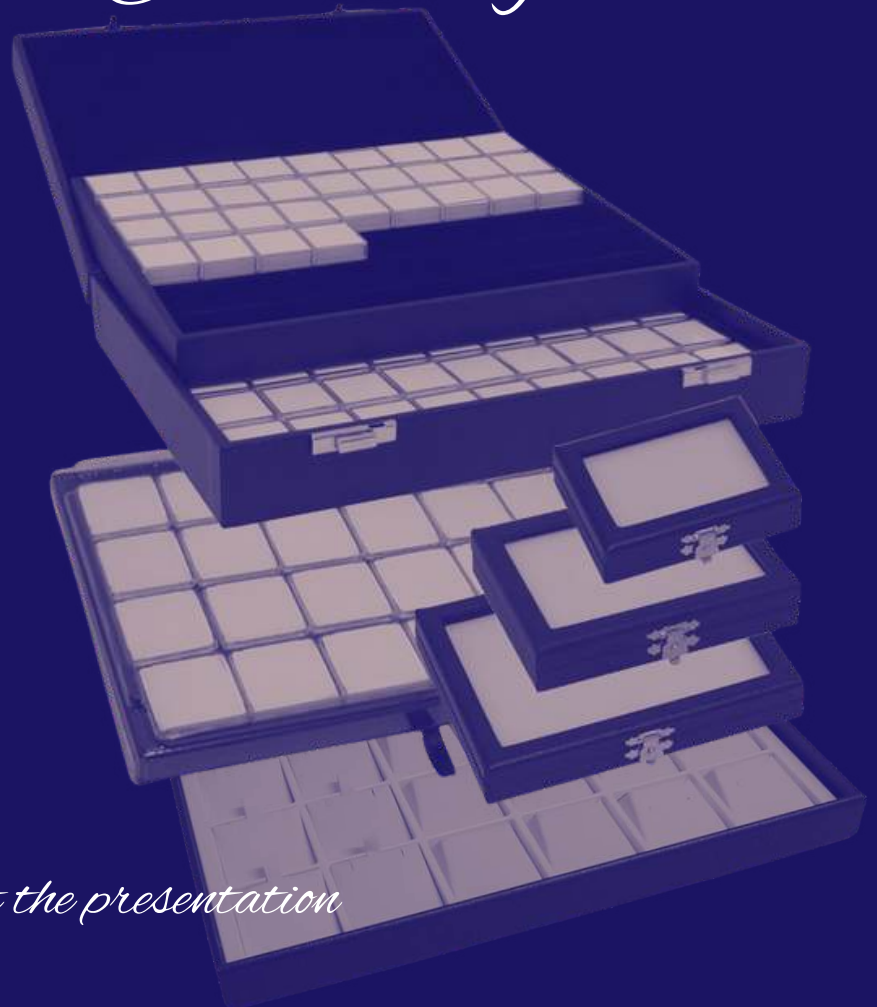

Grant Austin Display Packaging

Cases, Trays &

Inserts

Gem and Jewellery

All about the presentation

200 SERIES CASES, TRAYS

Premium faux leather (leatherette)

SKU	Description	(W x L x H) mm	Order QTY
200GTOE	Gemstone Small Leatherette Tray	200 x 135 x 35	1
200GWOE	Gemstone Display Case Glass Top	200 x 135 x 40	1
200GOE	Gemstone Display Case Solid Top	200 x 135 x 40	1